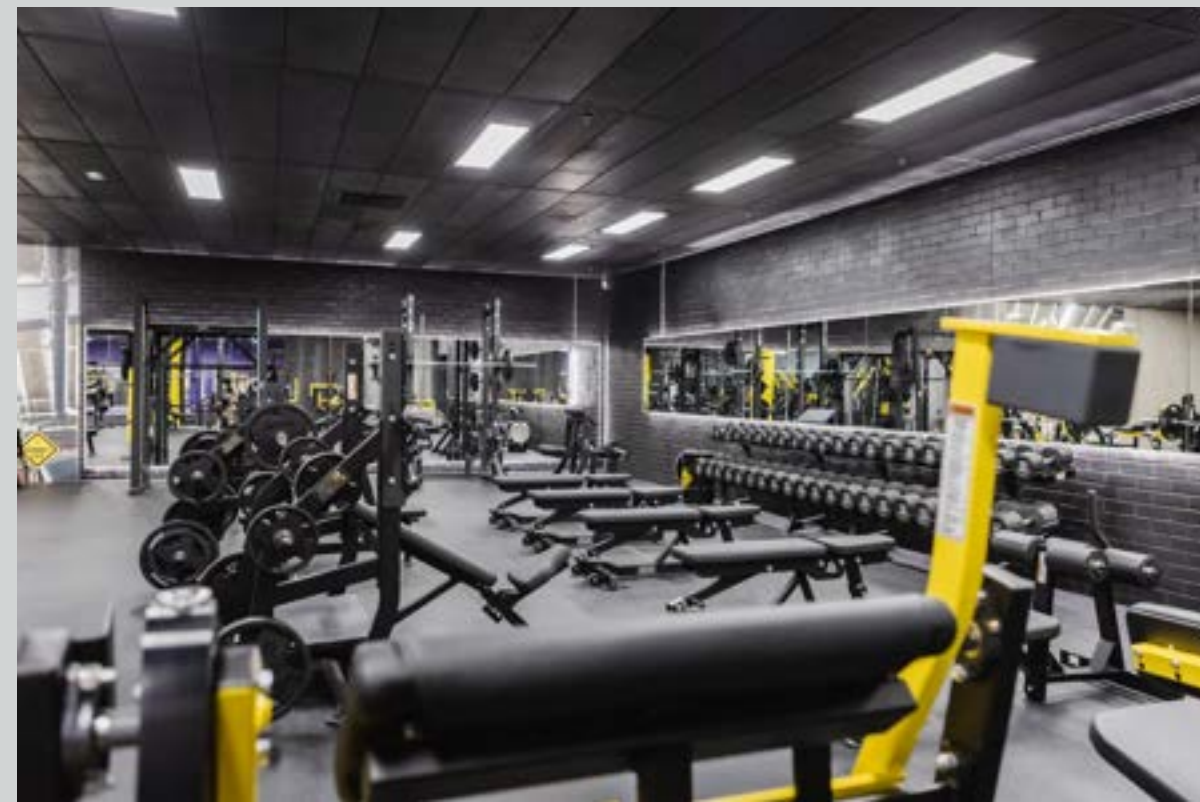

TESTIMONIAL

WHY

LIFE FITNESS?

▣▣ We are always looking for ways to be distinctive and to have a characteristic branding. The process of collaboration and co-creation with Life Fitness elevated our positioning and uniqueness. ▣▣

Smart Fit Team