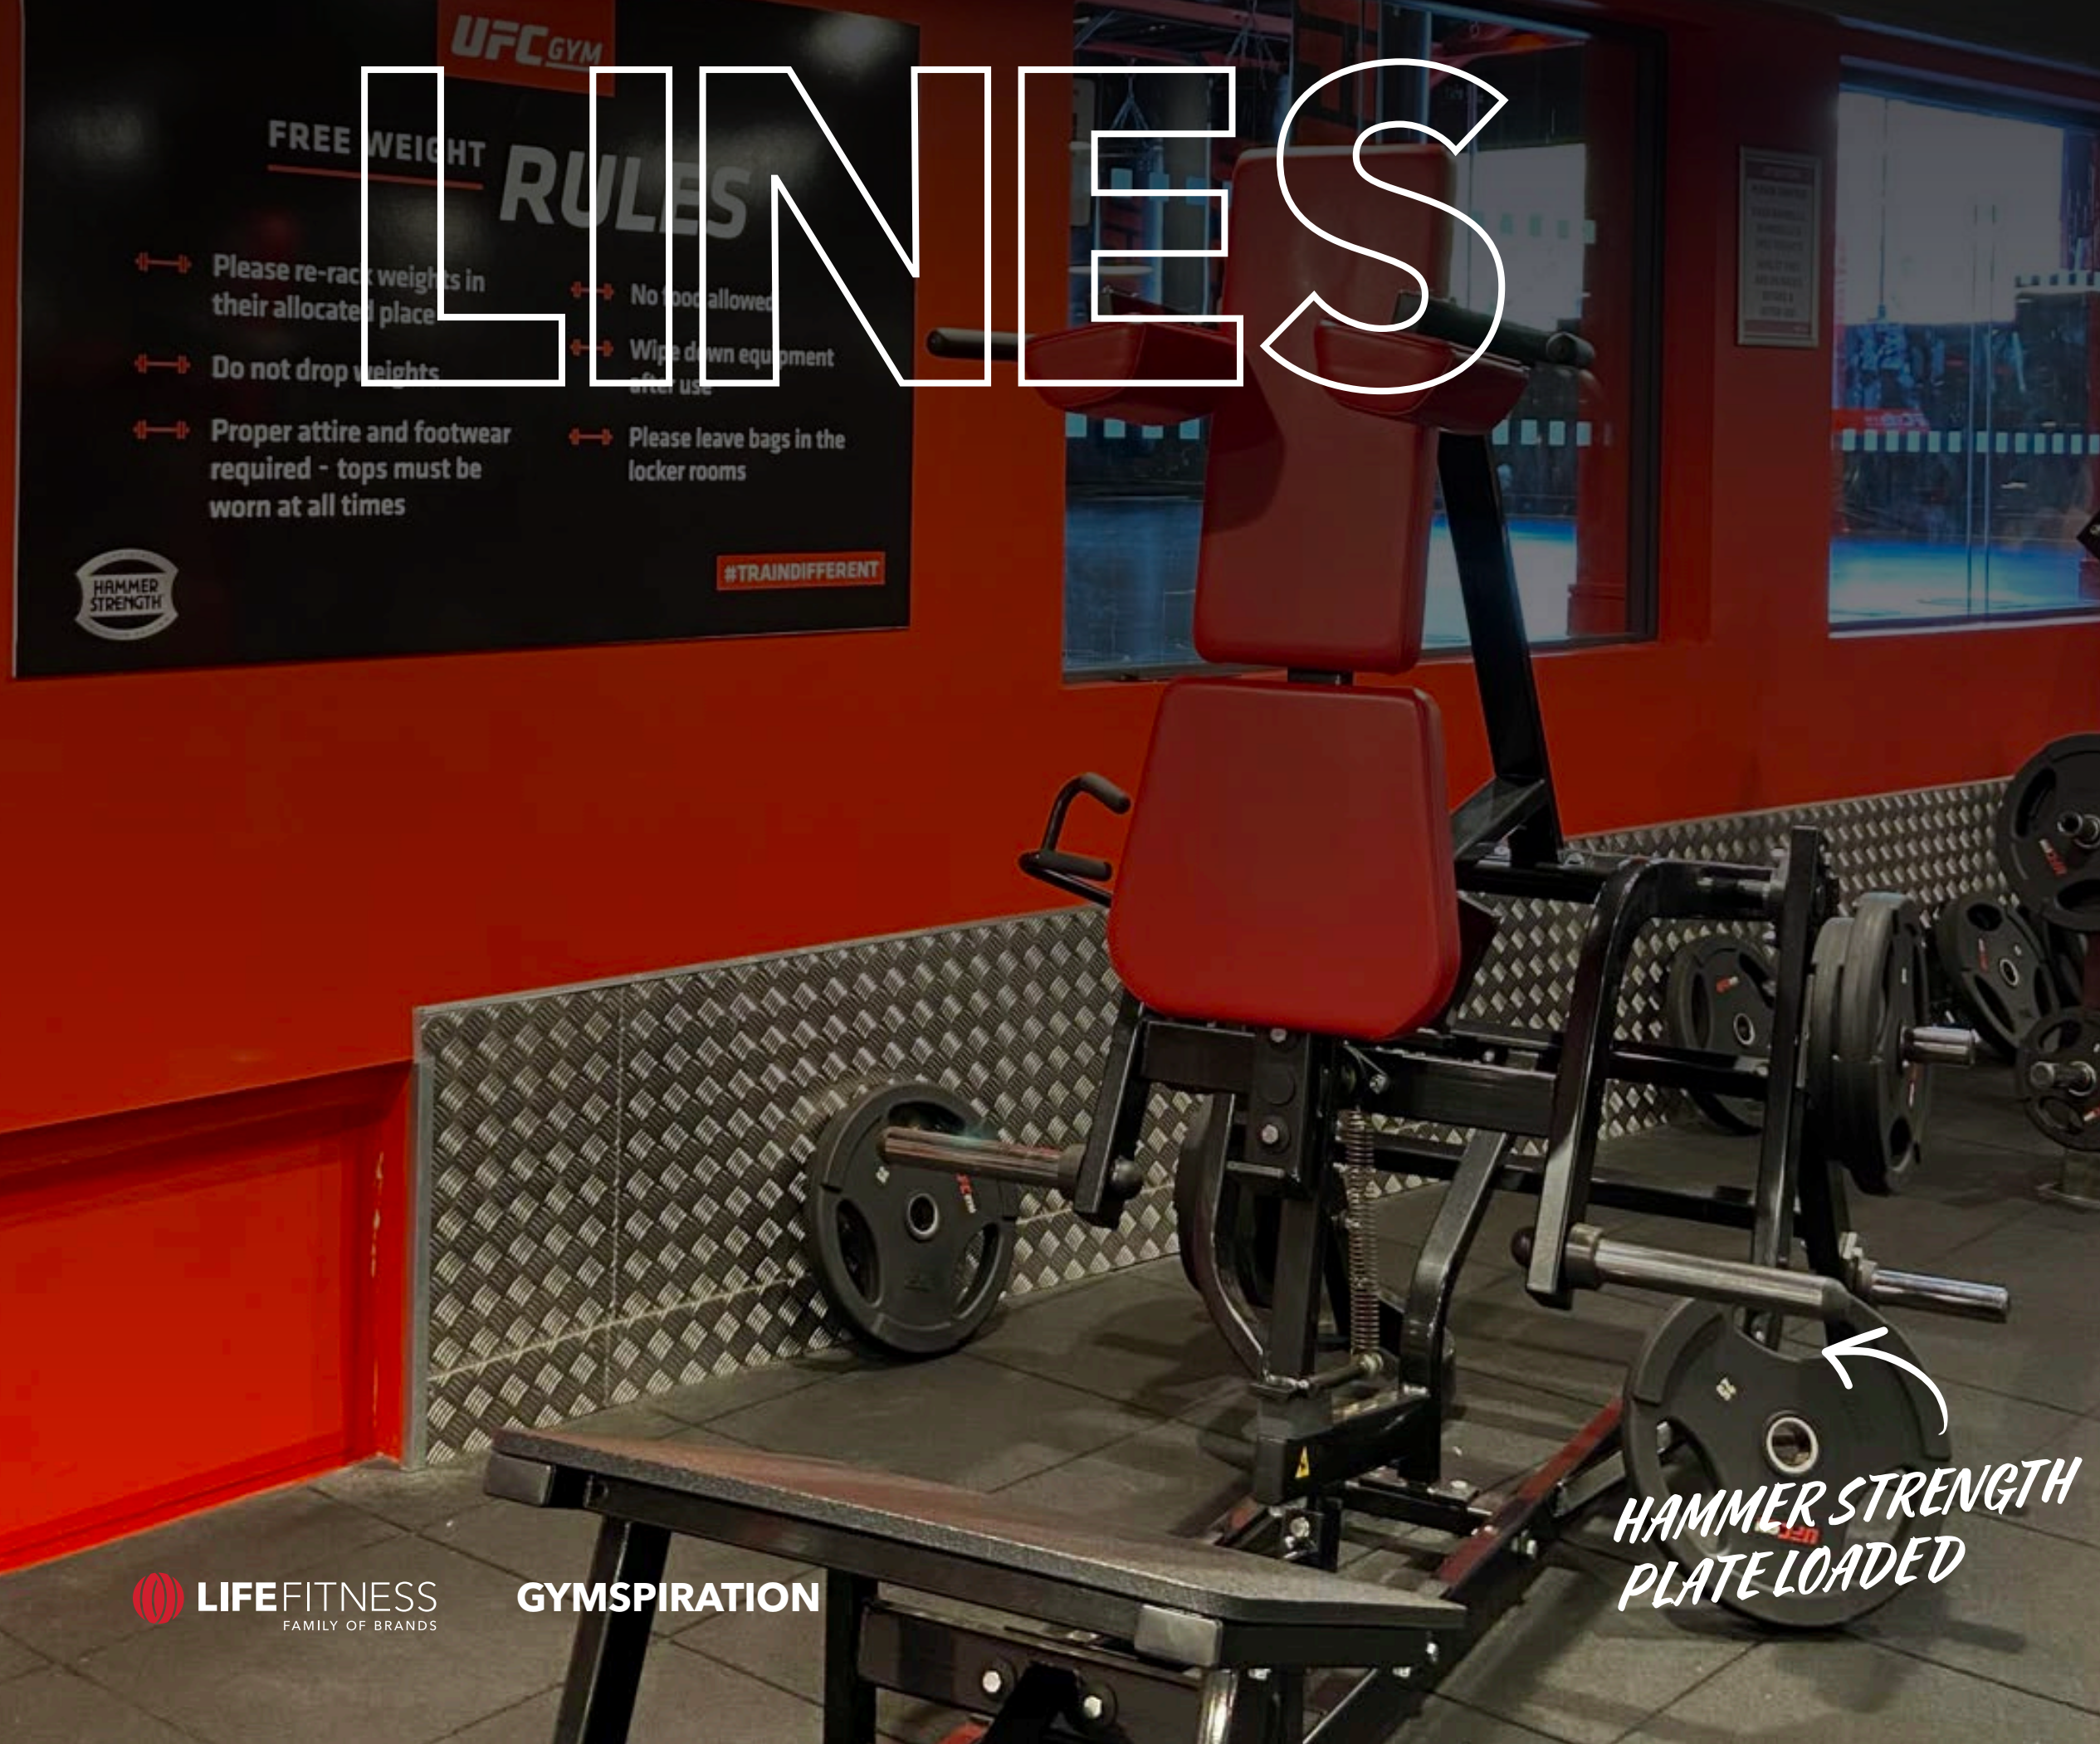

ABOUT THE BRAND

PRODUCT

LINE