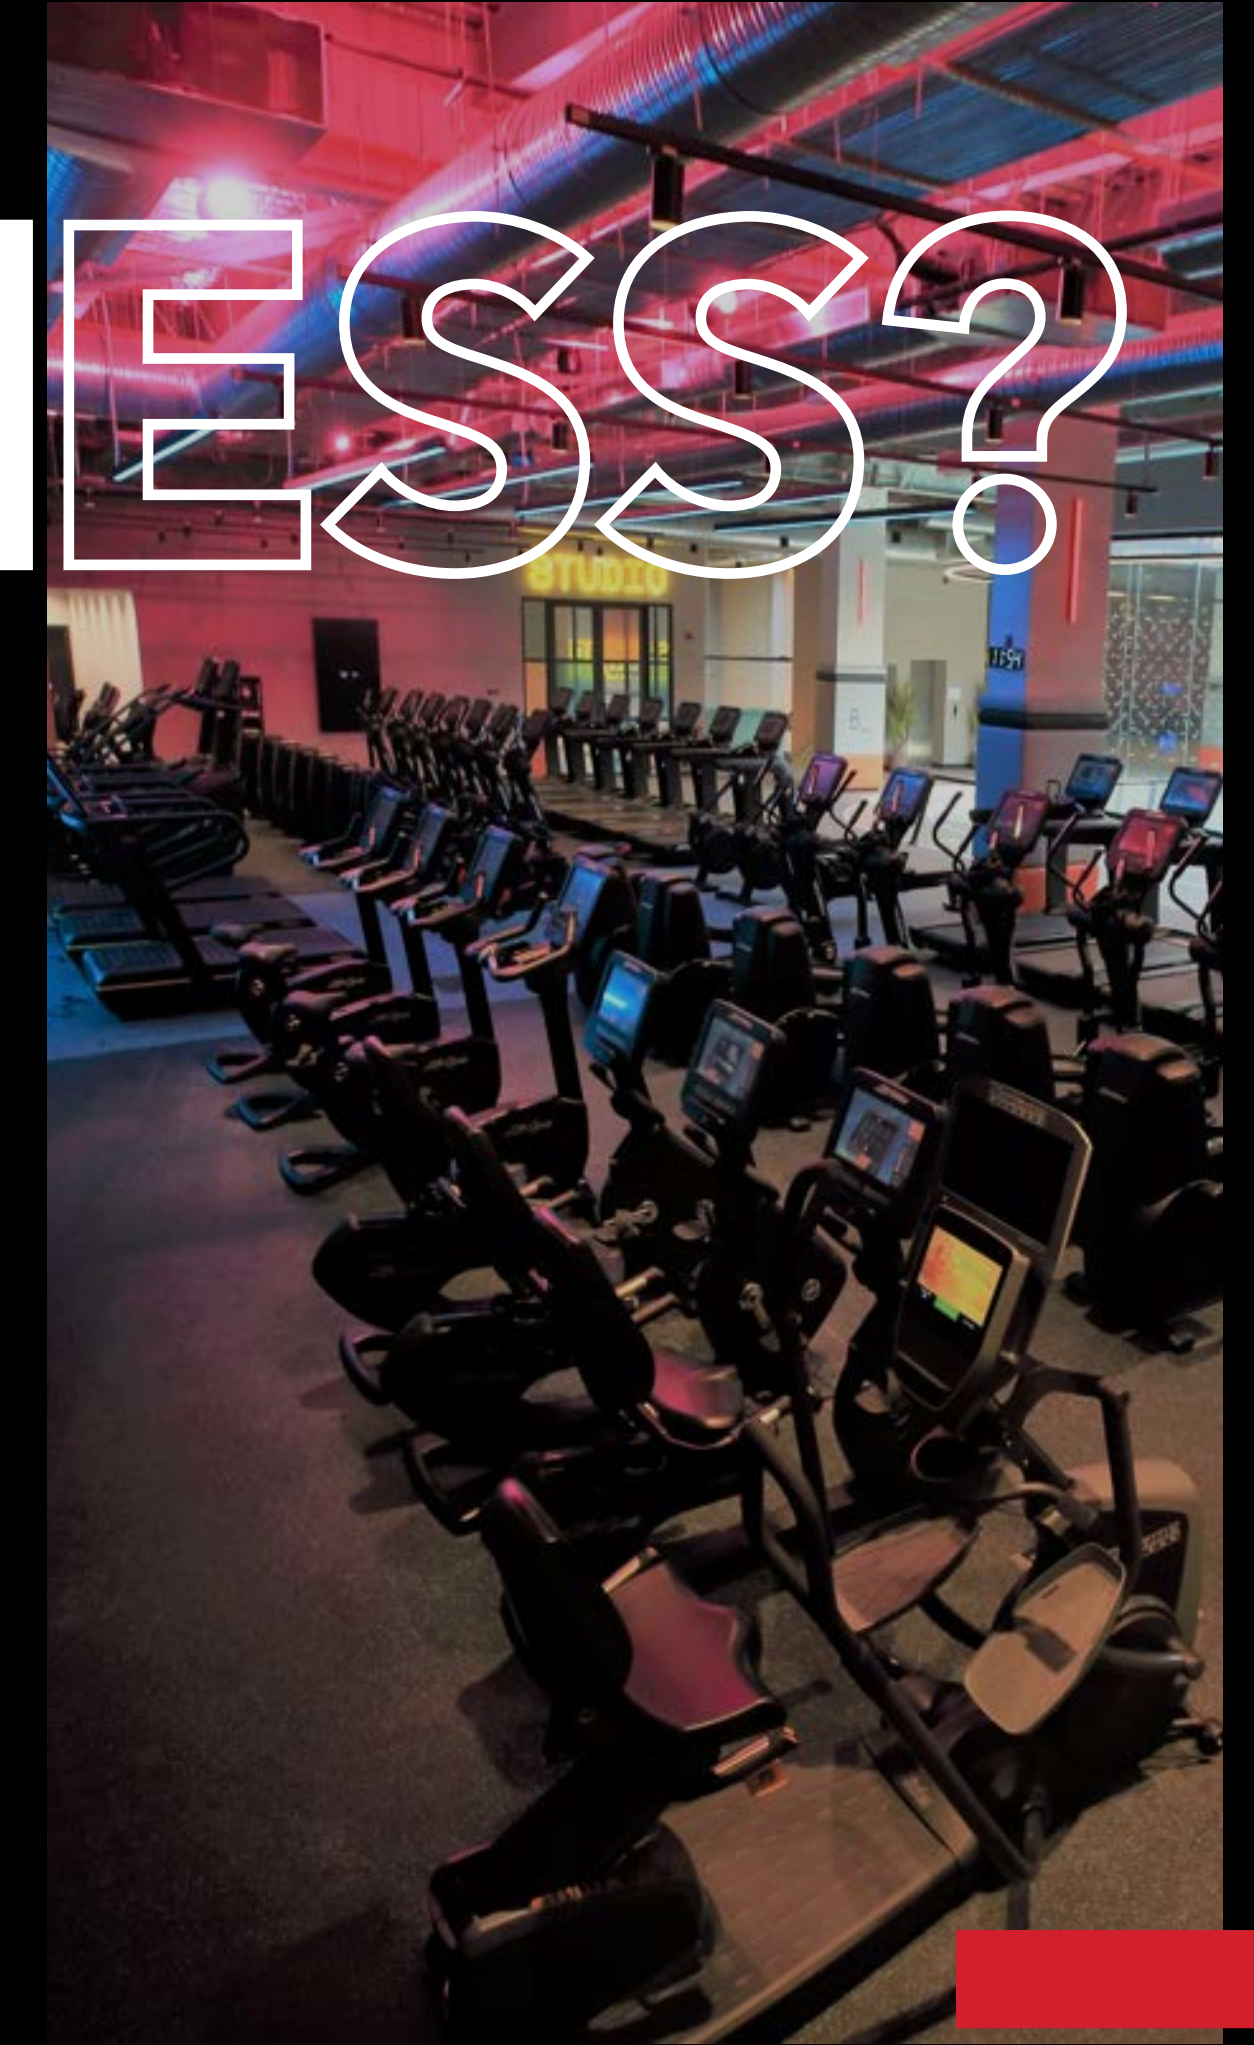

TESTIMONIAL

WHY

LIFE FITNESS