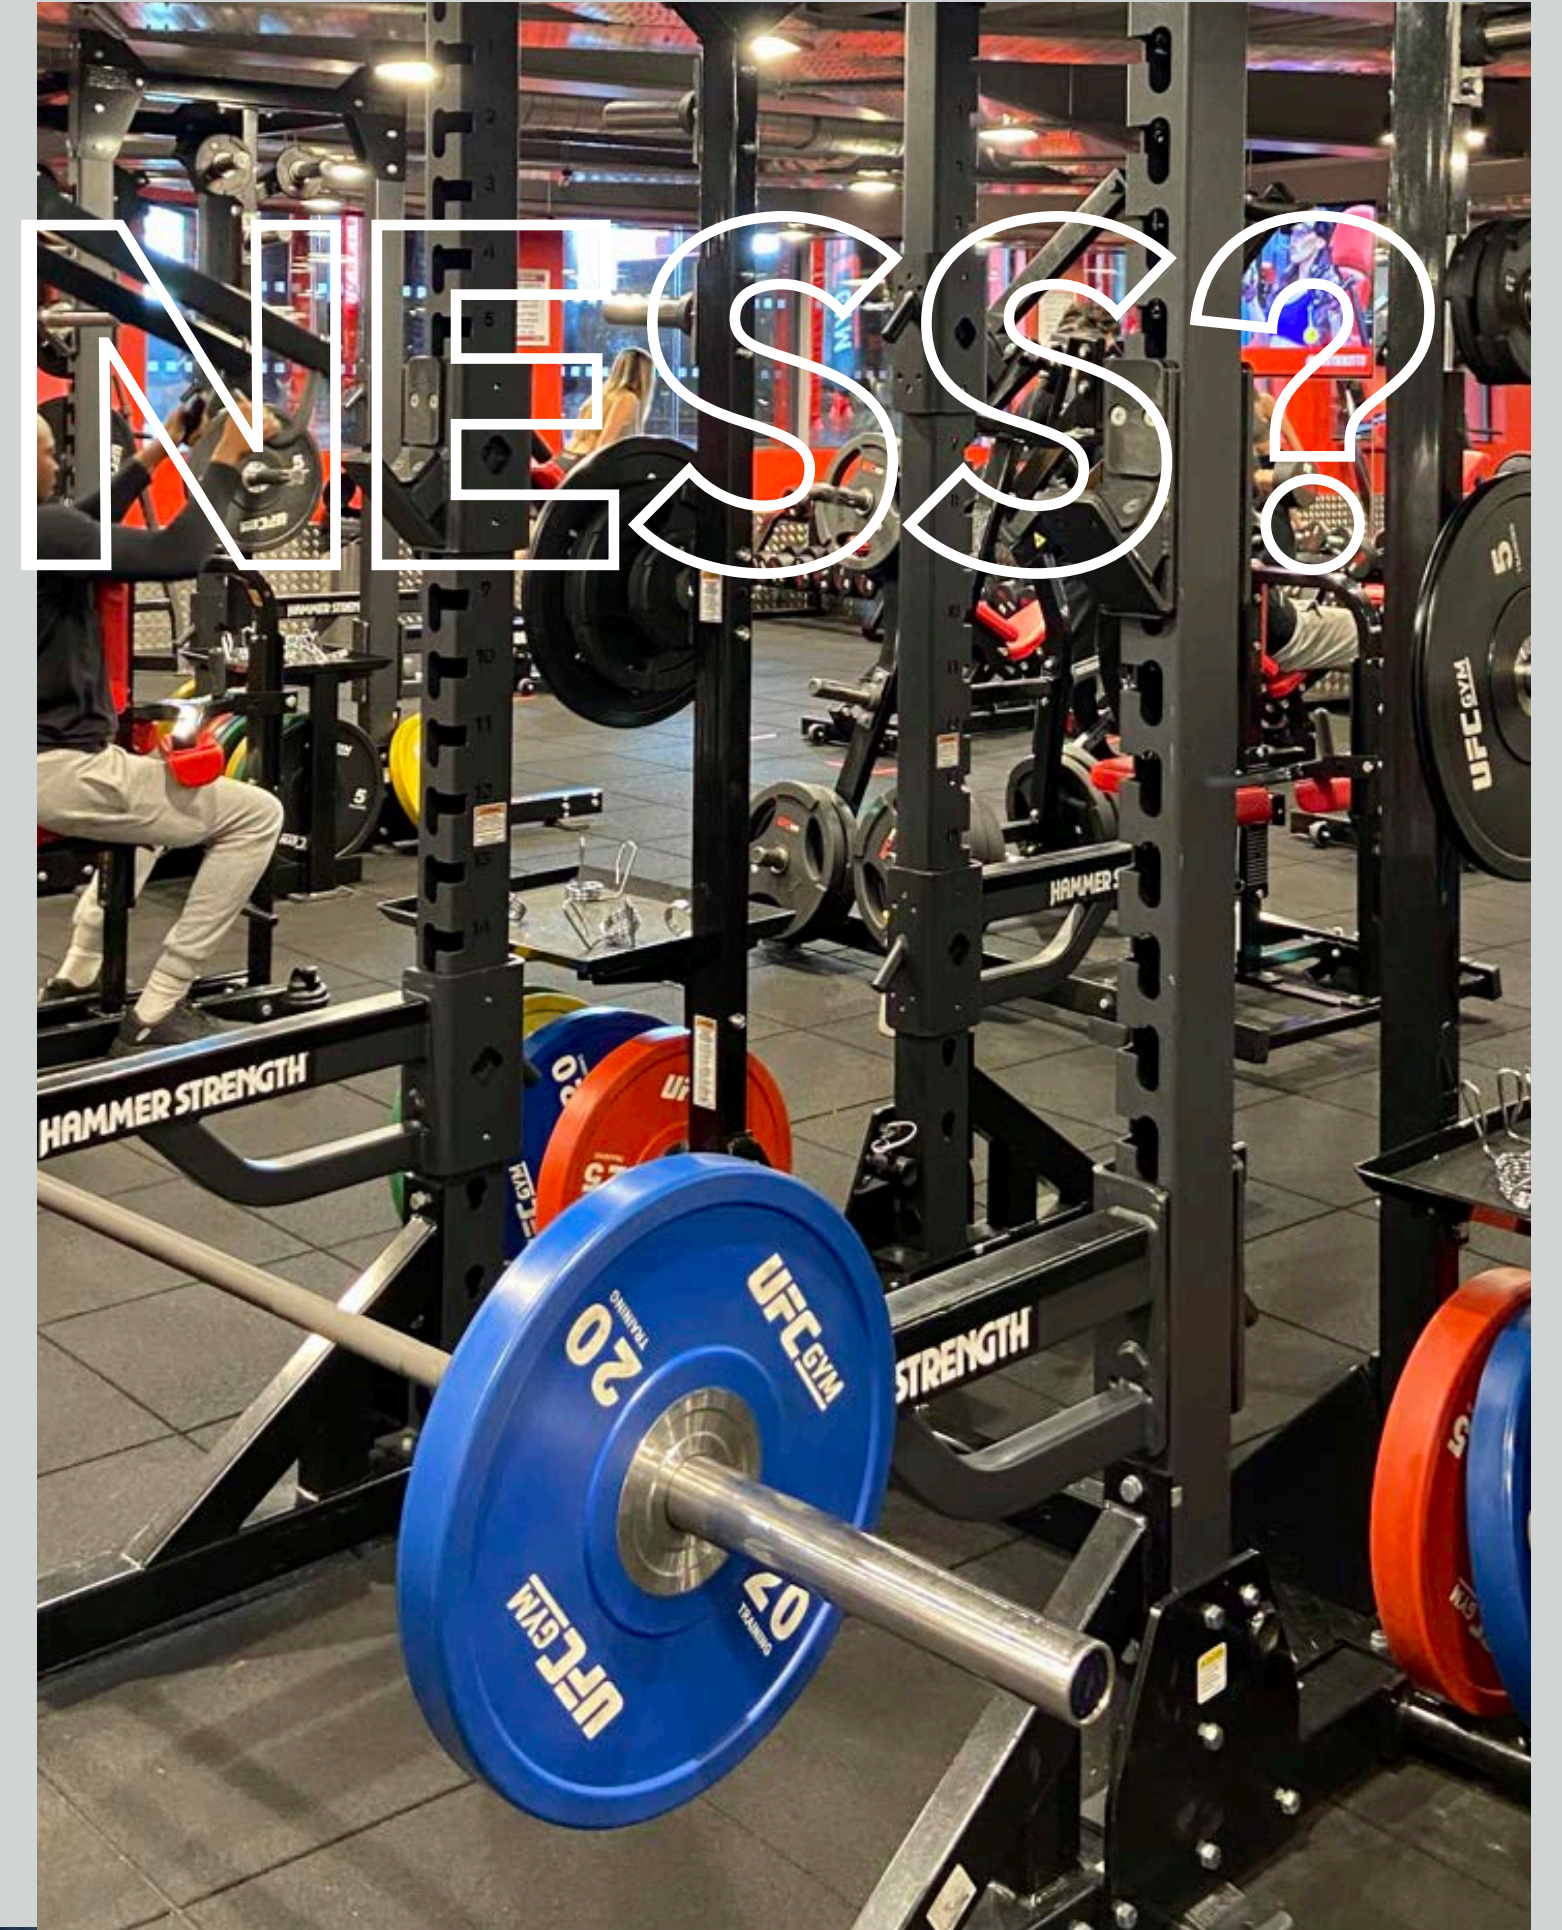

TESTIMONIAL

WHY

LIFE FITNESSES?

☐☐ UFC GYM® is for anybody looking to freshen up their exercise routine with a fun, innovative workout. Beginner or expert, young or old - UFC GYM is for everyone. Life Fitness has been there to deliver what we needed when we needed. ☐☐
UFC Gym Team