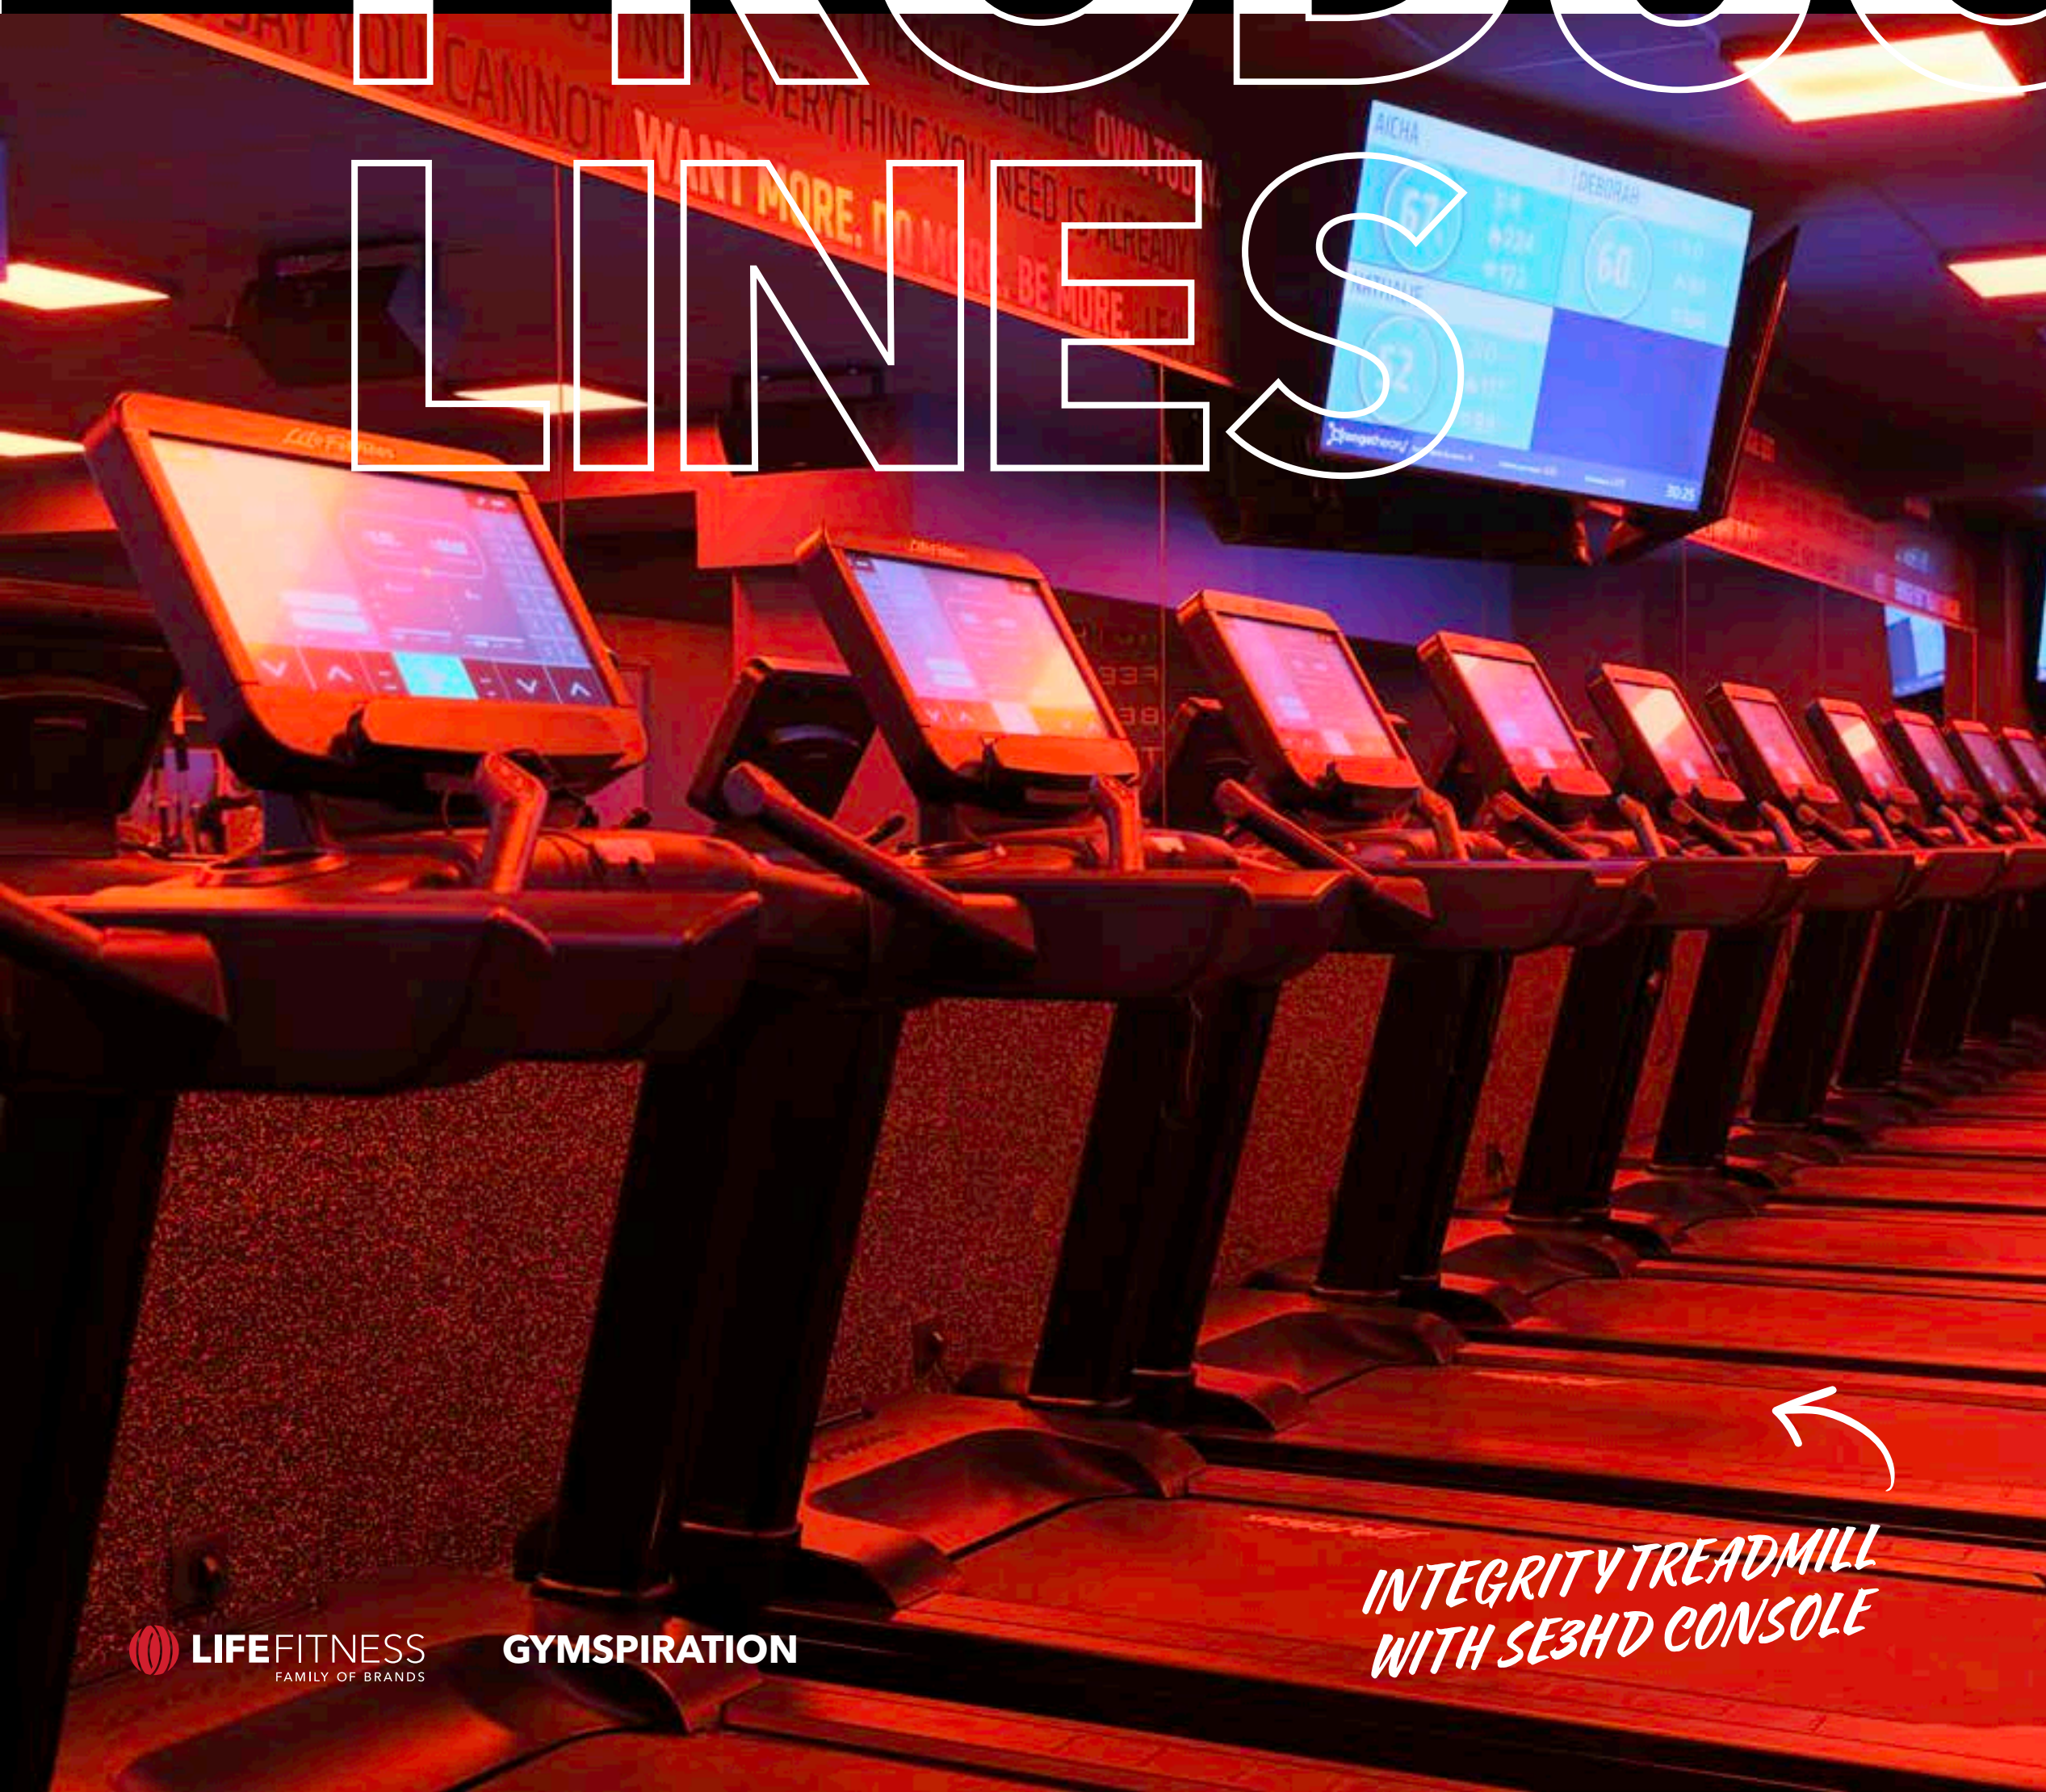

ABOUT THE BRAND

PRODUCT

LINE

*INTEGRITY TREADMILL
WITH SE3 HD CONSOLE*