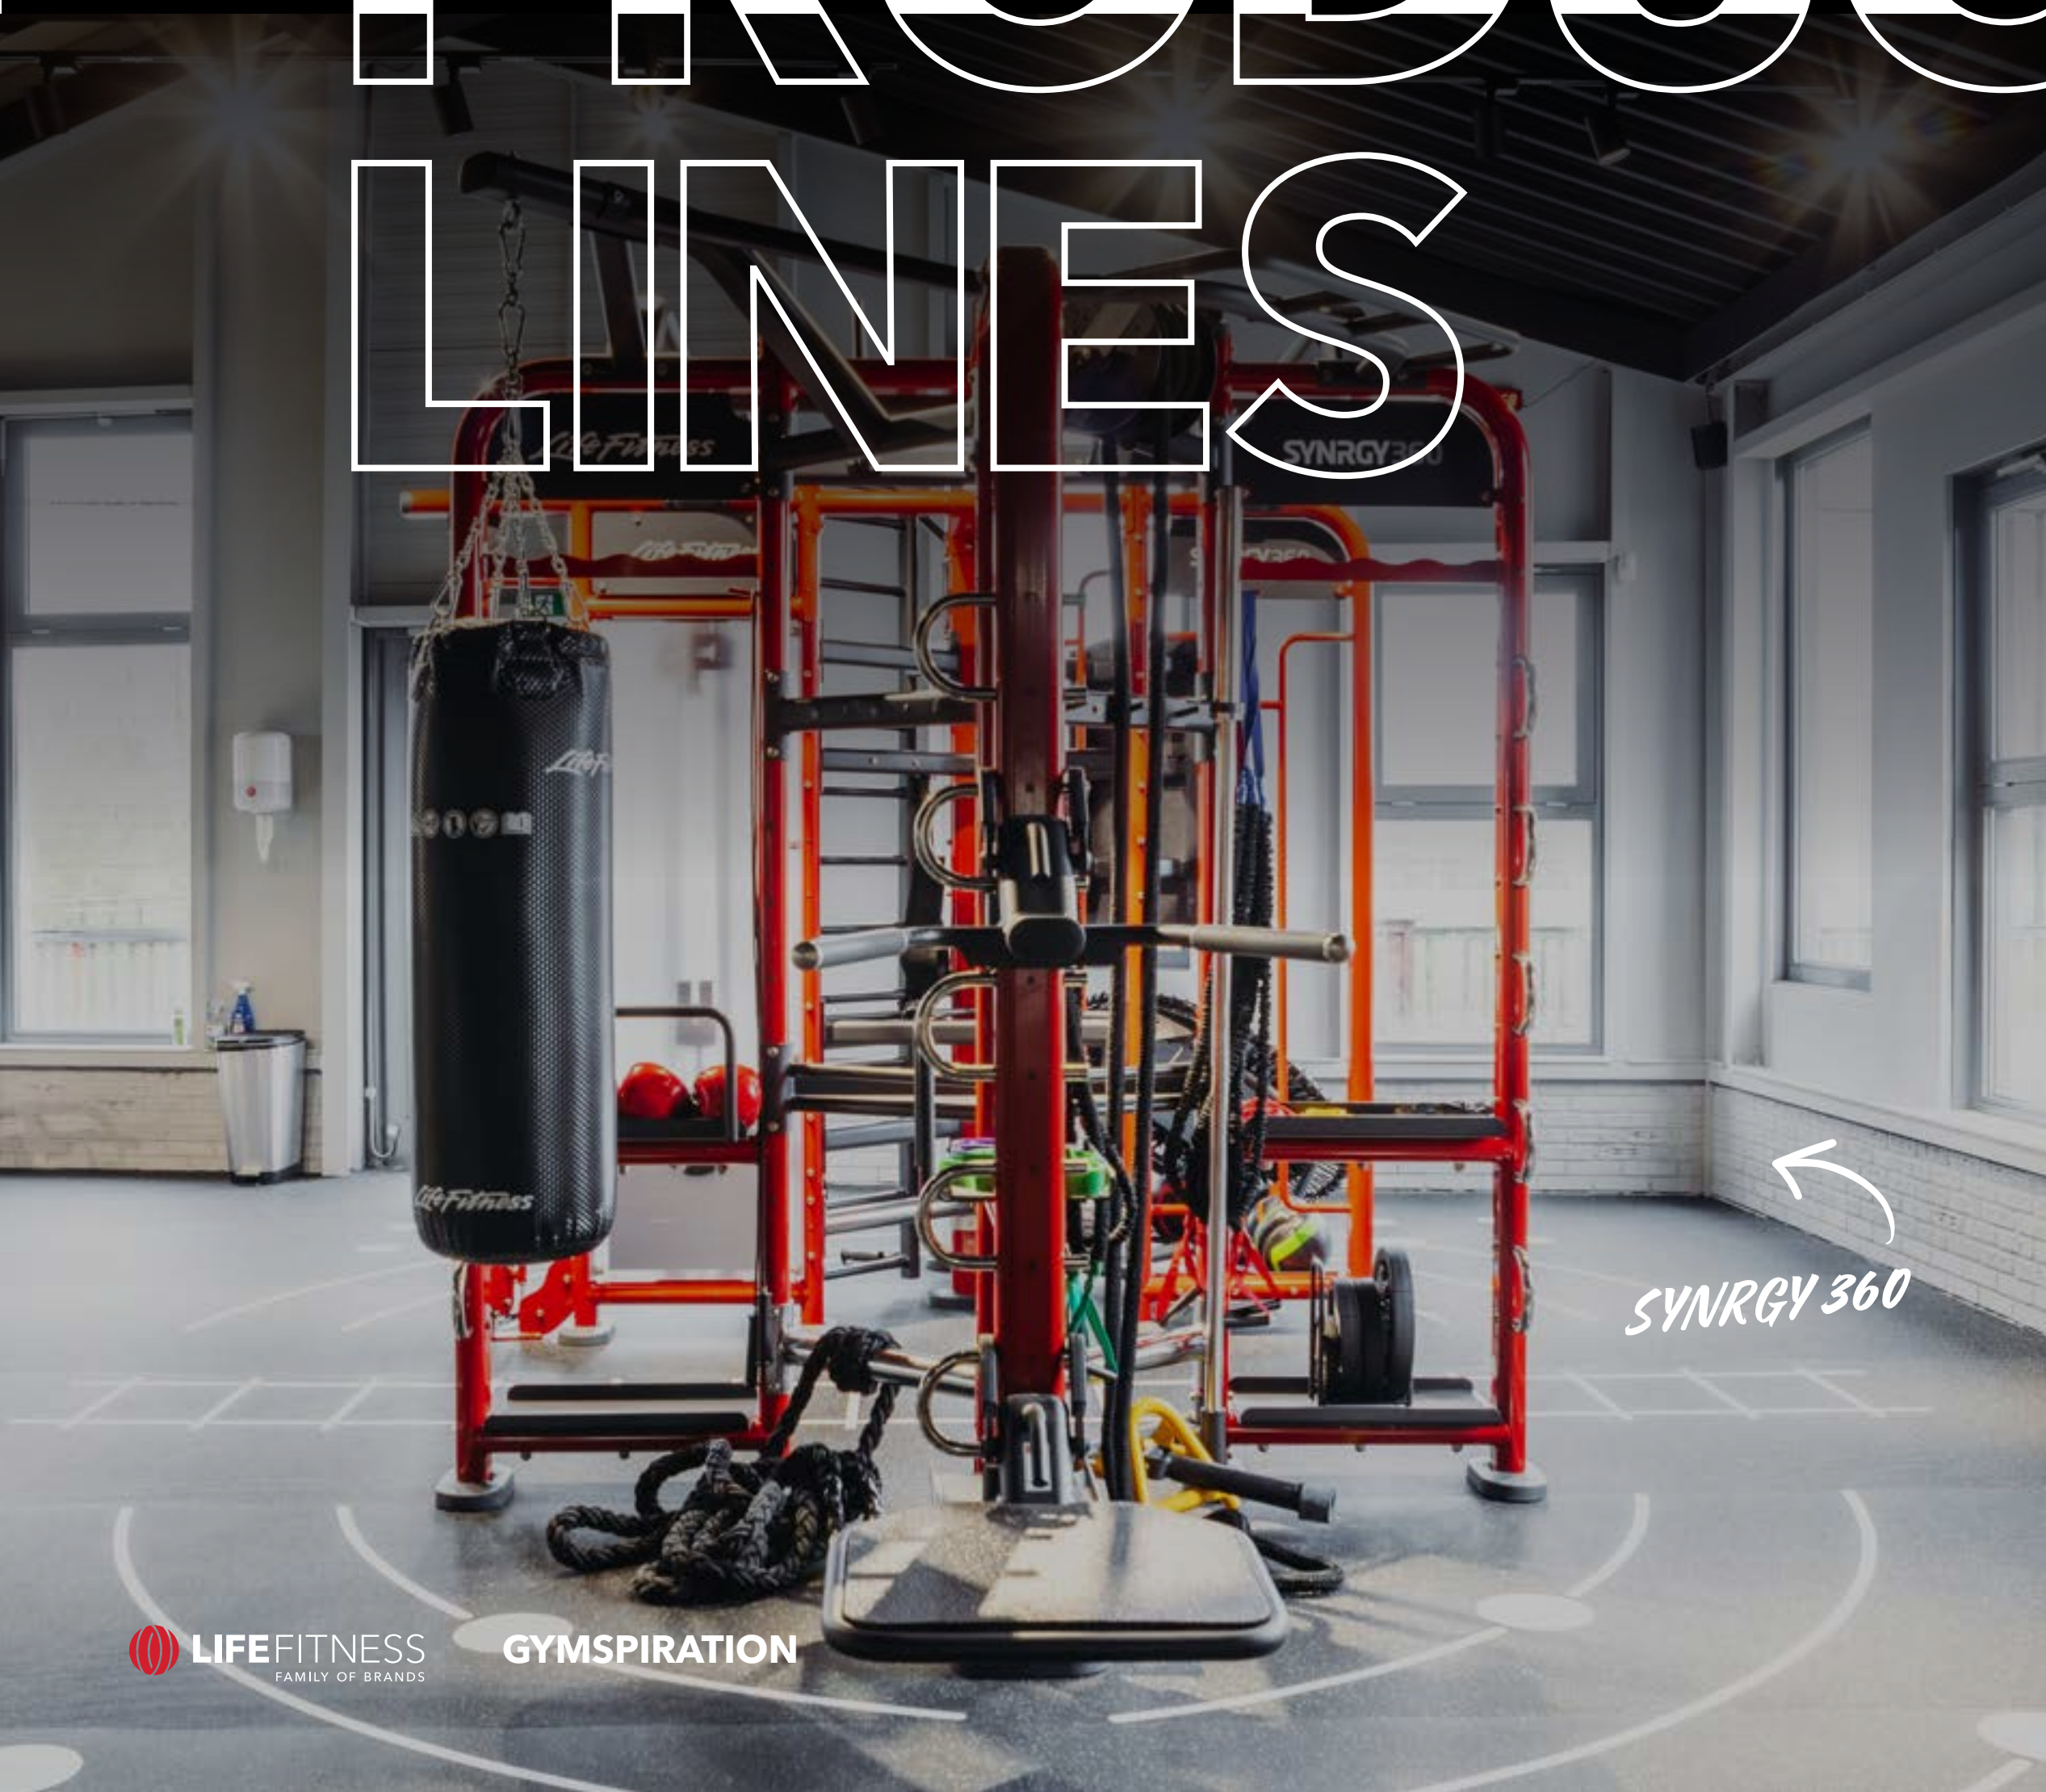

ABOUT THE BRAND

PRODUCT LINES

←
SYNRGY 360