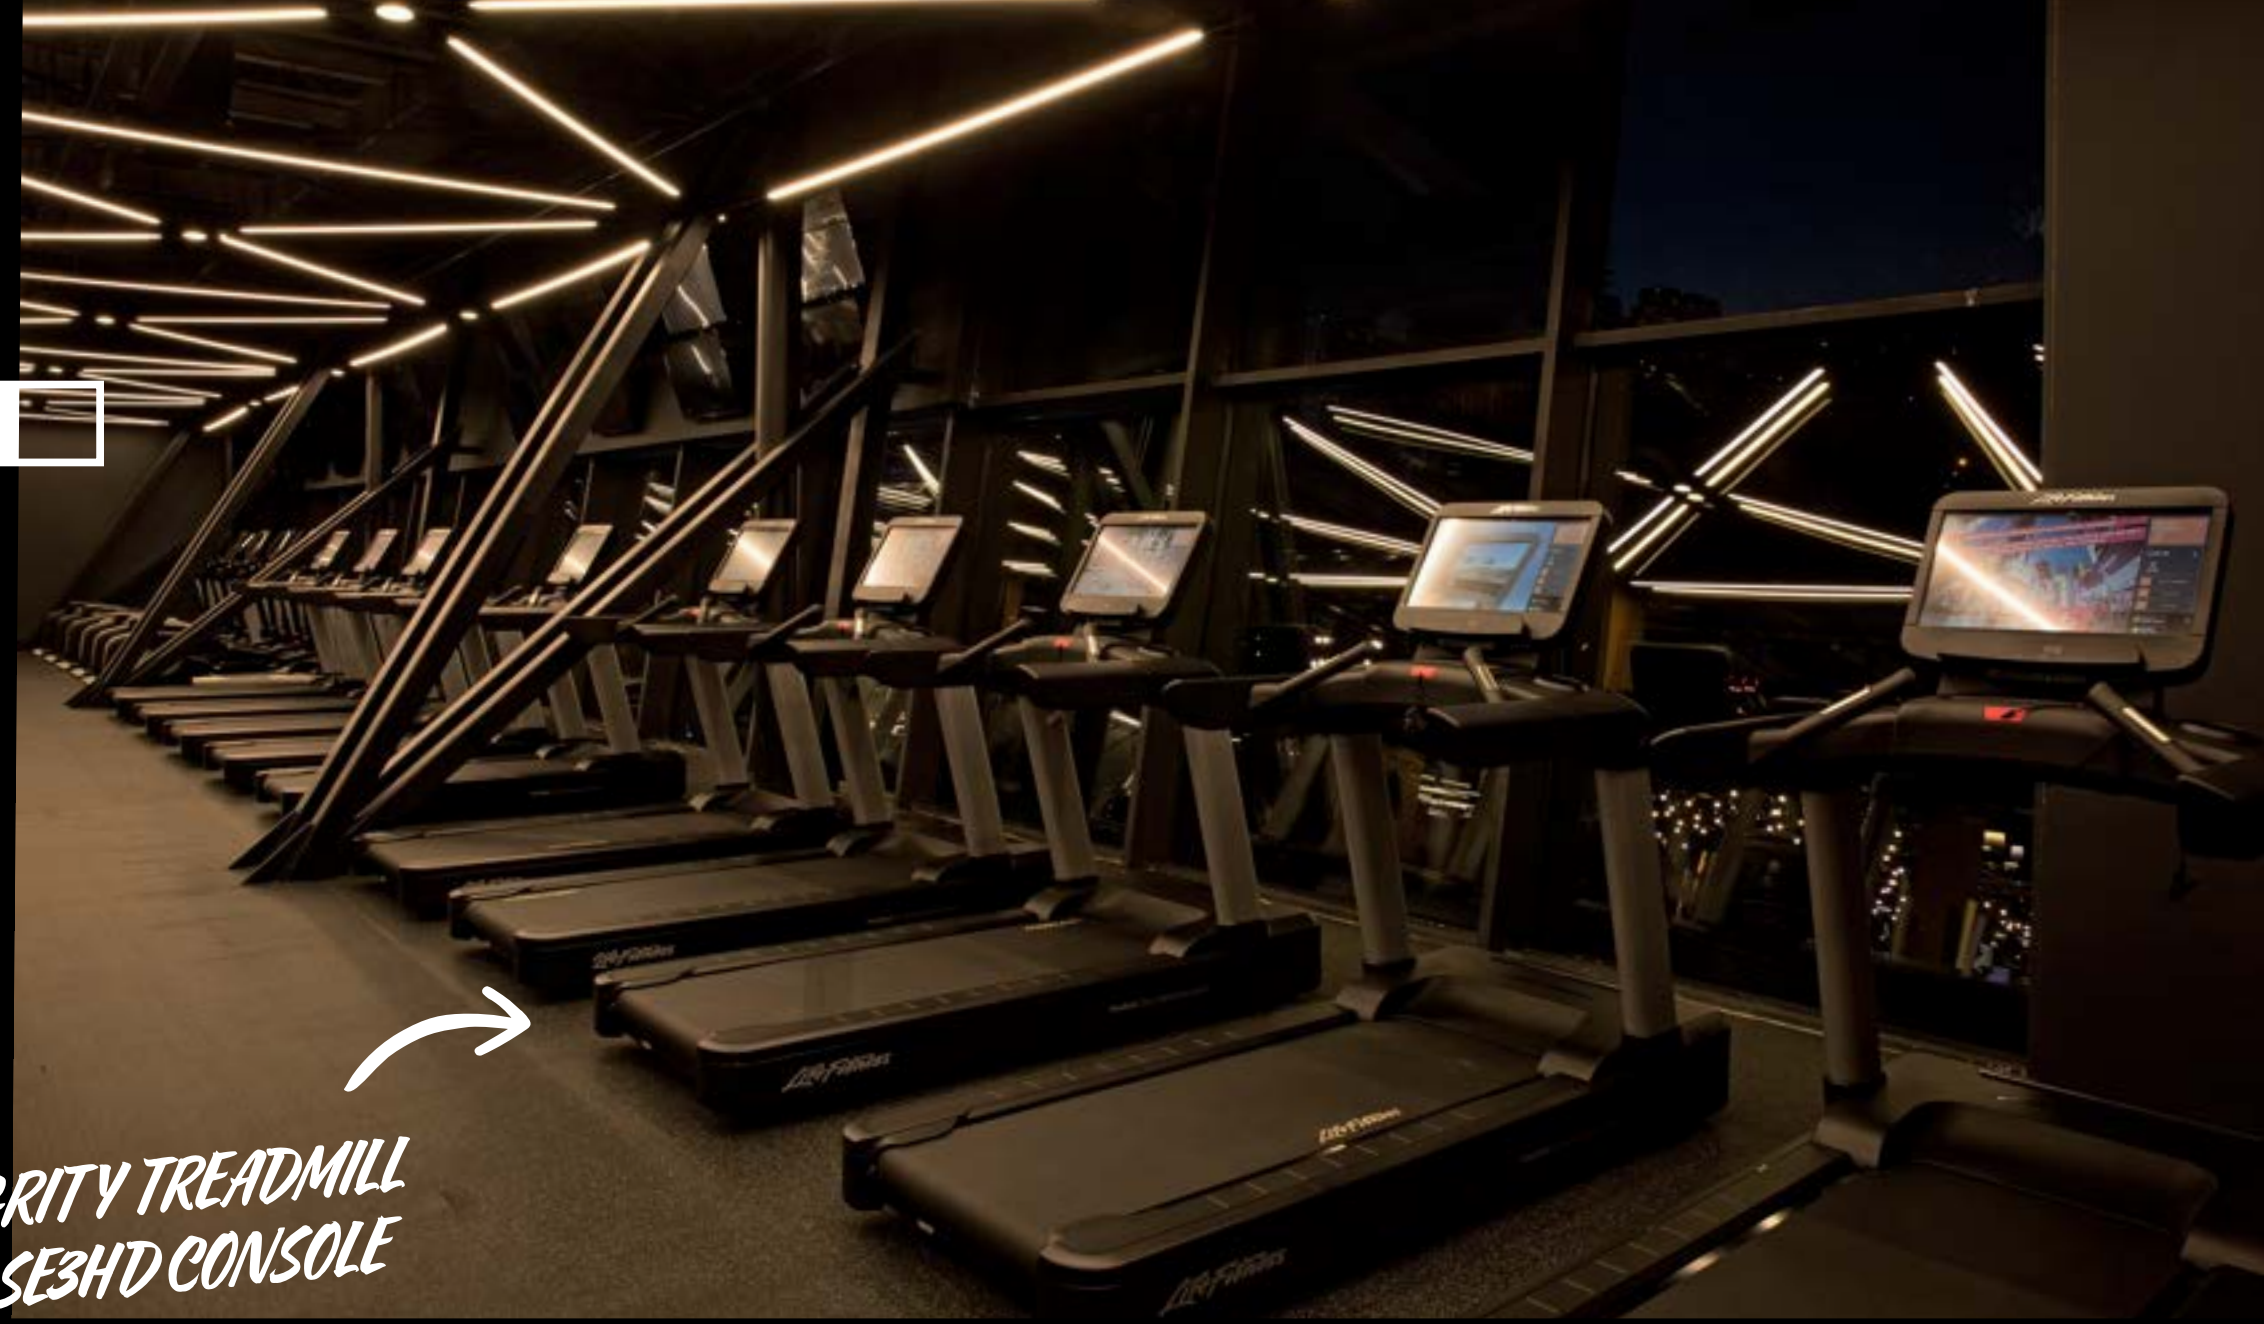

# PRODUCT LINES

*OPTIMA SERIES*

*INTEGRITY TREADMILL  
WITH SE3HD CONSOLE*

*SIGNATURE BENCHES & RACKS*