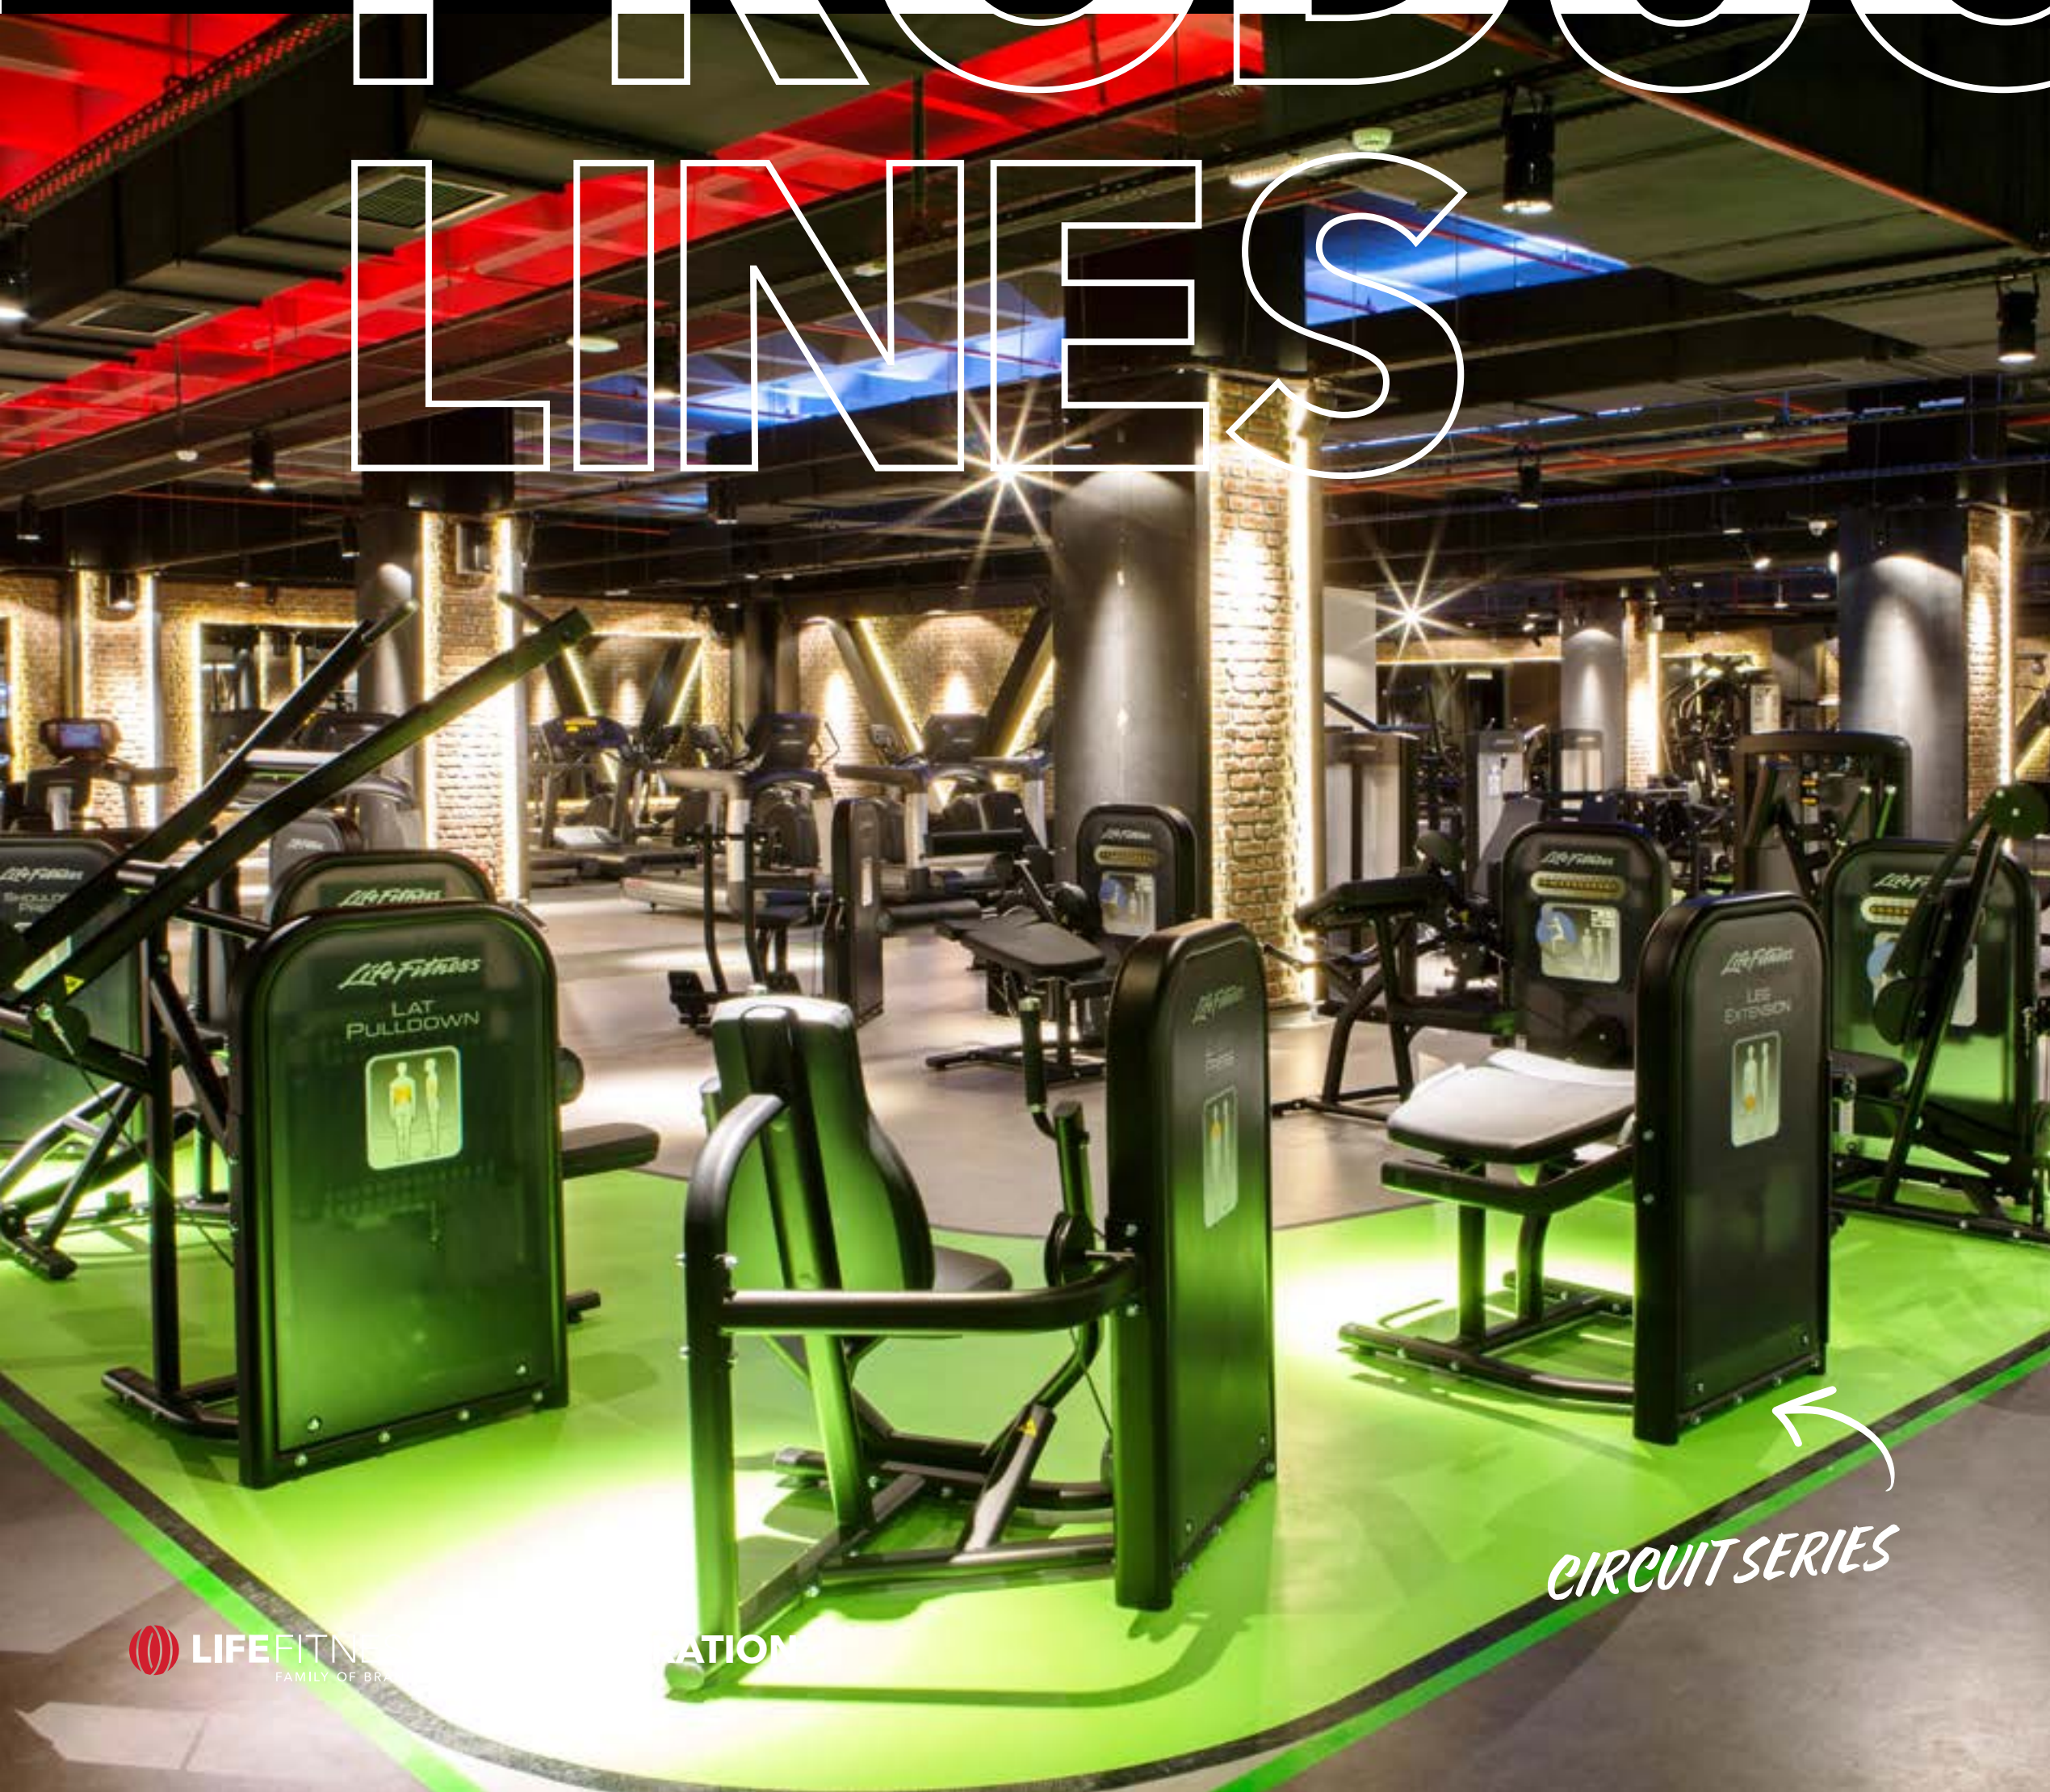

ABOUT THE BRAND

PRODUCT LINES

*SIGNATURE
BENCHES & RACKS*