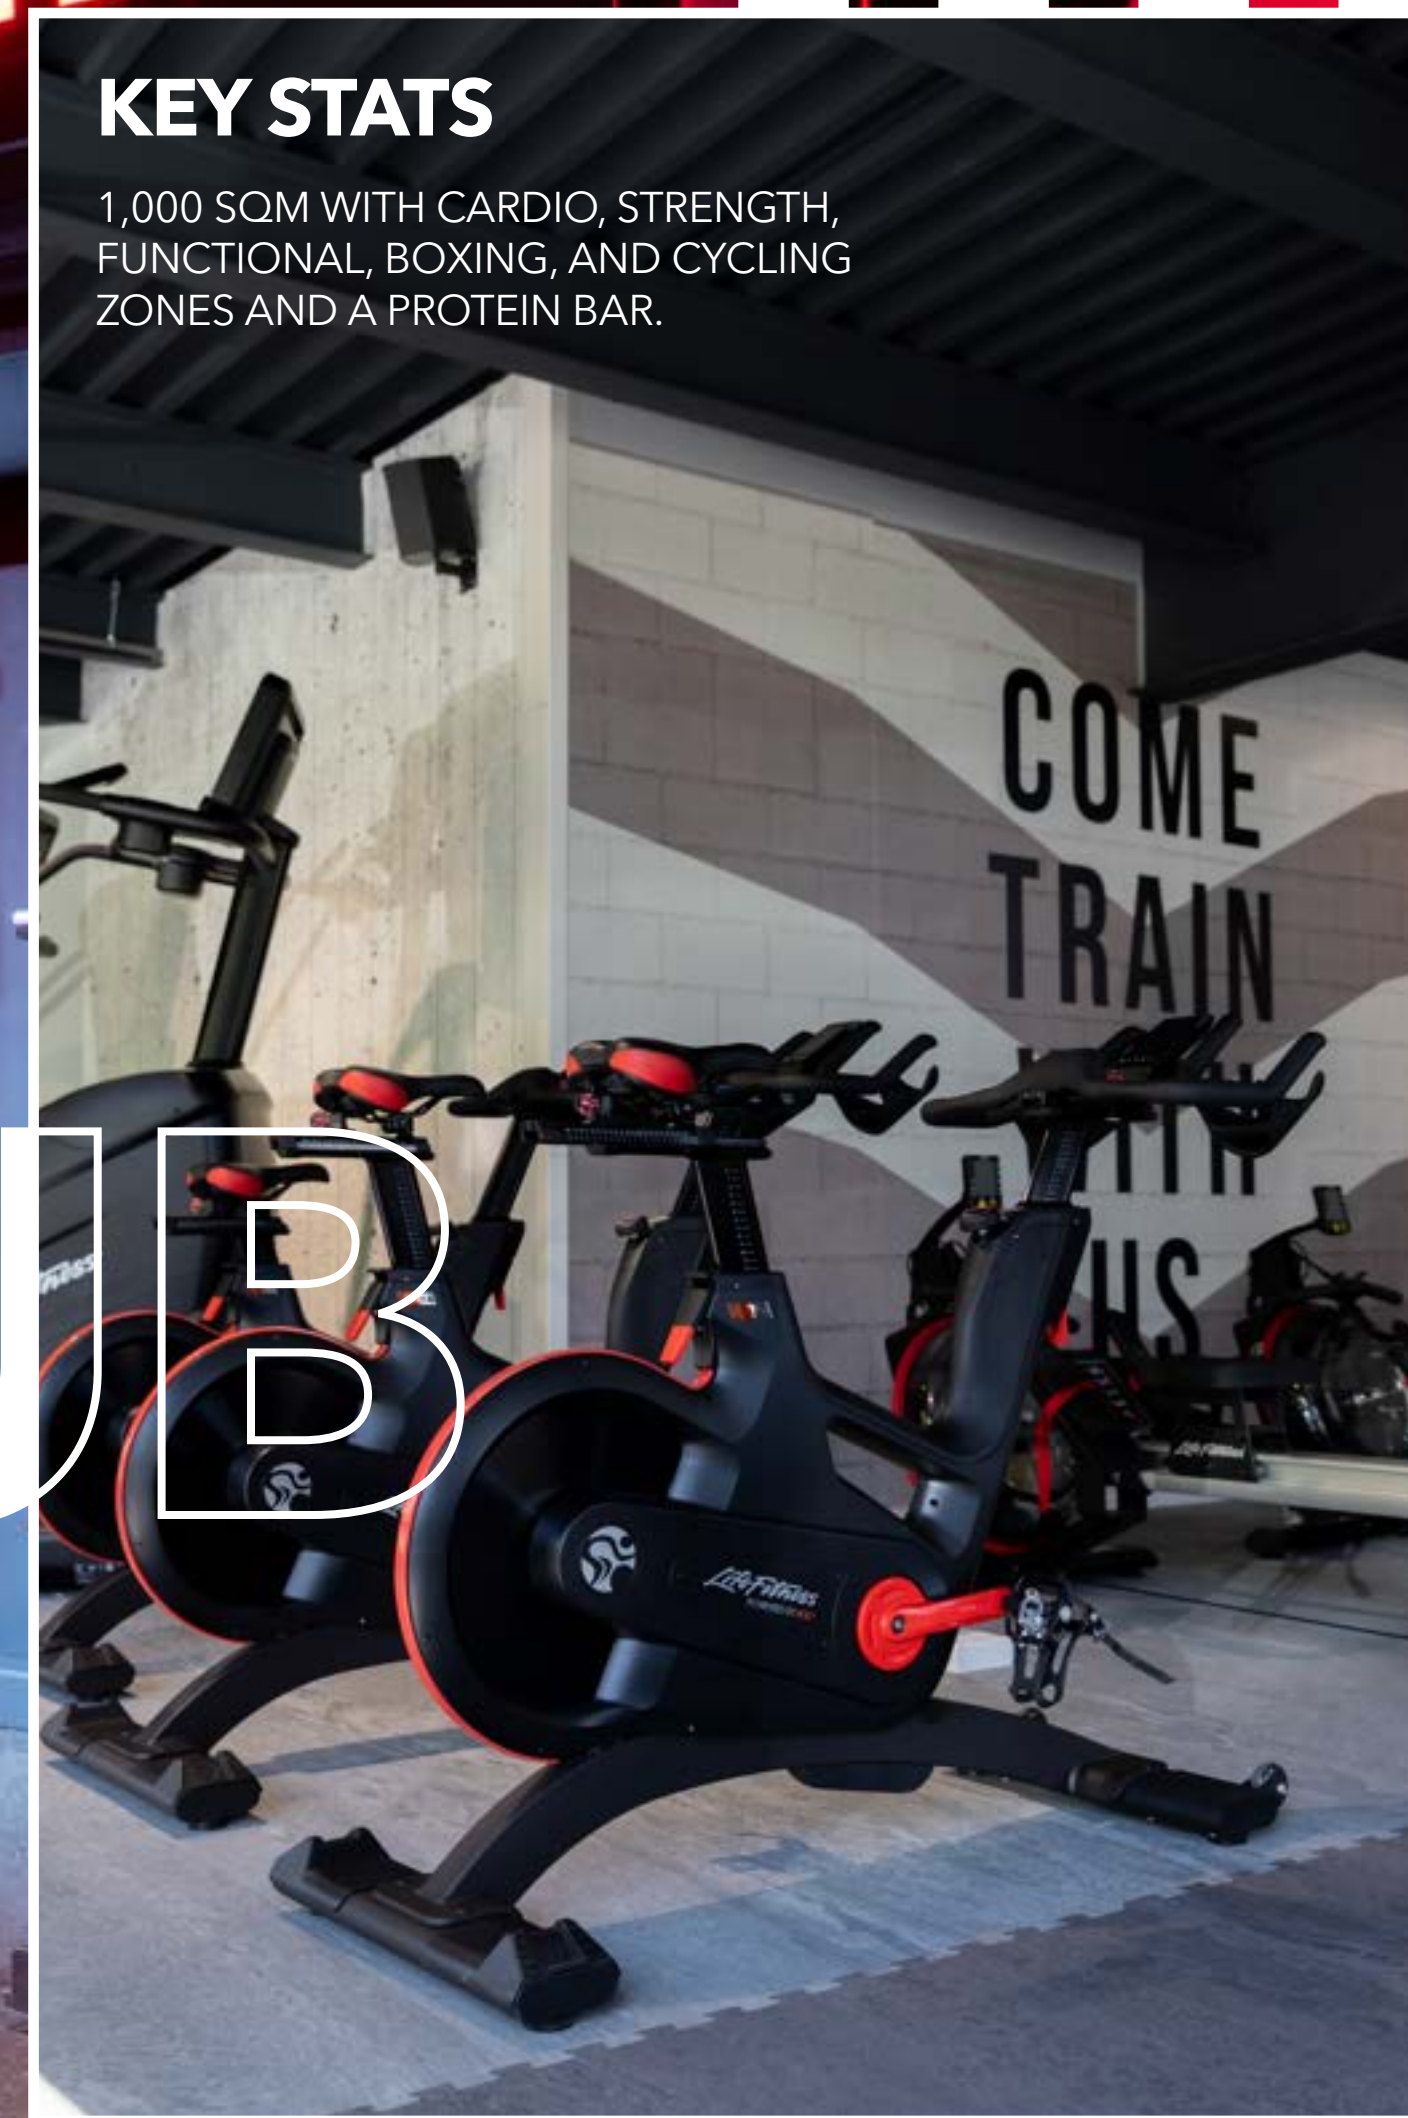

#HARDEER

SOCIAL SPORTS CLUB

KEY STATS

1,000 SQM WITH CARDIO, STRENGTH, FUNCTIONAL, BOXING, AND CYCLING ZONES AND A PROTEIN BAR.