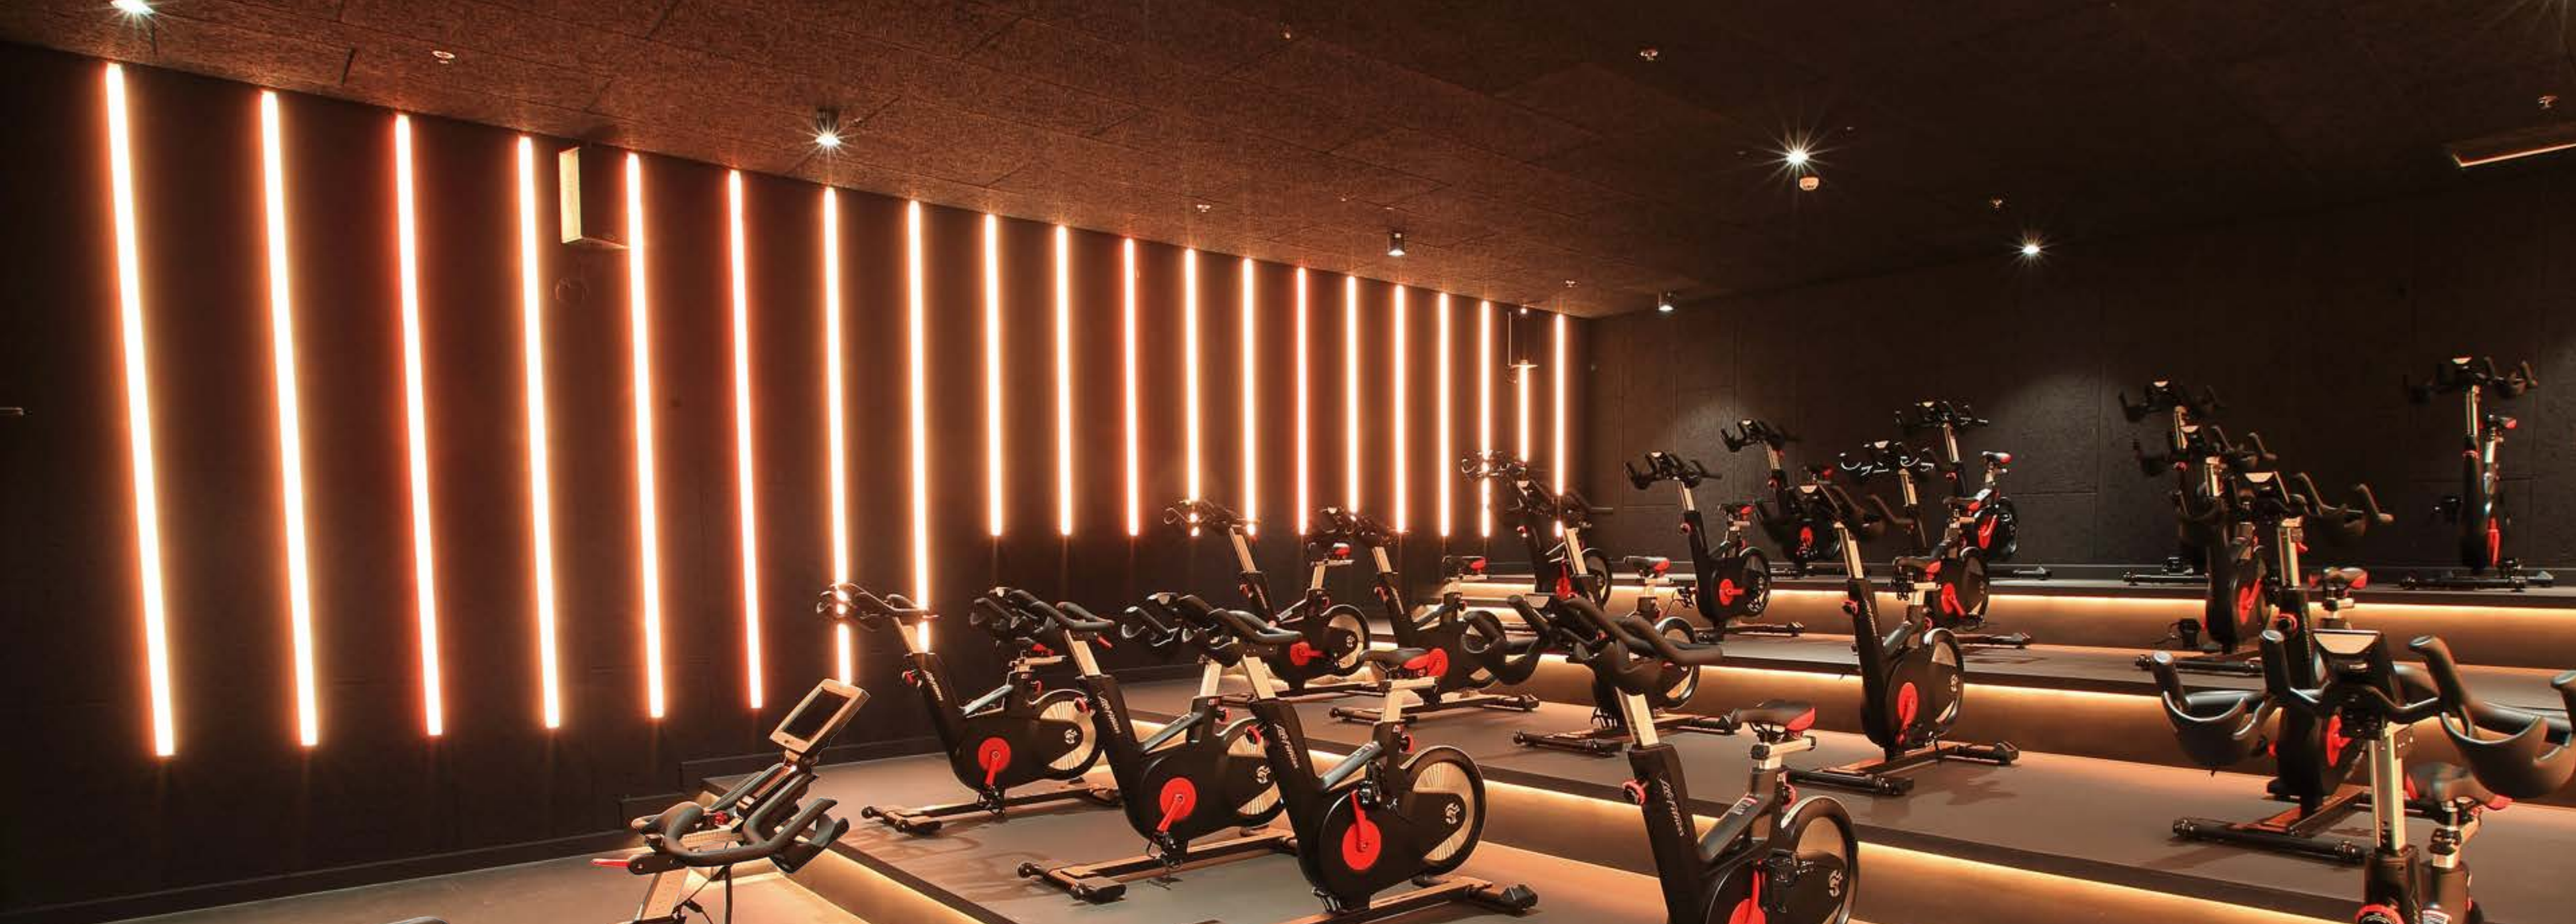

## KEY STATS

GYM FLOOR, GROUP TRAINING EXPERIENCES,  
SPA, CAFÉ AND CO-WORKING AREAS.  
LADIES-ONLY CLUB.  
3,800 SQM

TESTIMONIAL